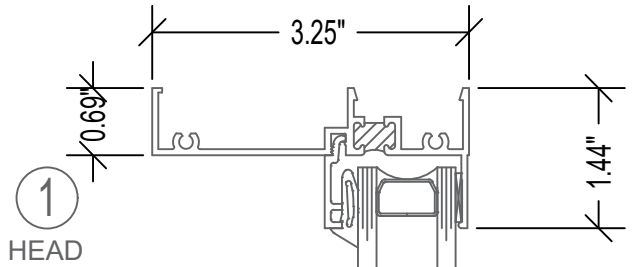

700 SERIES 3 1/4" SH

FIXED - SINGLE - FIXED

STERGIS
WINDOWS & DOORS

700 SERIES / 9