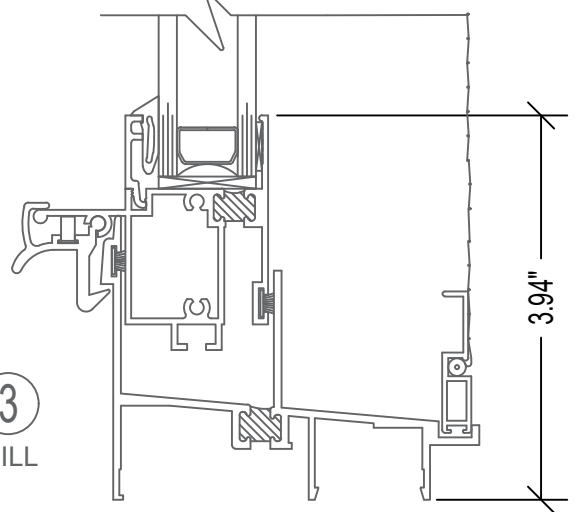

700 SERIES 3 1/4" SH

FIXED - SINGLE - FIXED

STERGIS
WINDOWS & DOORS

700 SERIES / 9