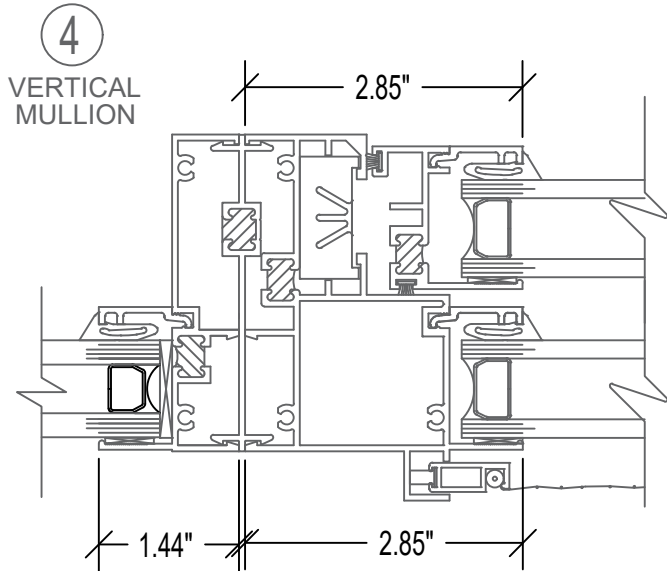

700 SERIES 3 1/4" SH

FIXED - SINGLE - FIXED

STERGIS
WINDOWS & DOORS

700 SERIES / 9