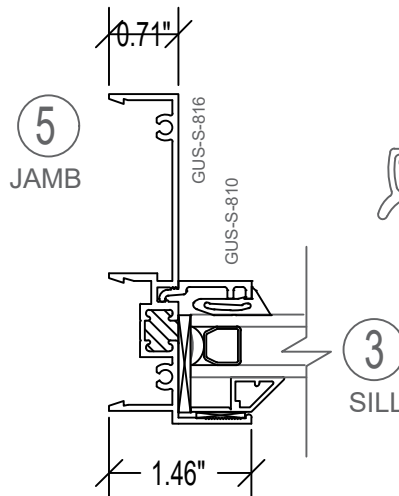

700 SERIES 3 1/4" SH

FIXED - SINGLE - FIXED

STERGIS
WINDOWS & DOORS

700 SERIES / 9