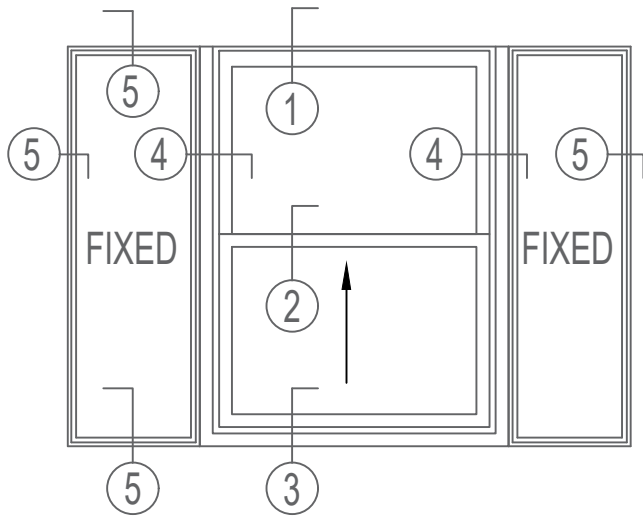

700 SERIES 3 1/4" SH

FIXED - SINGLE - FIXED

STERGIS
WINDOWS & DOORS

700 SERIES / 9